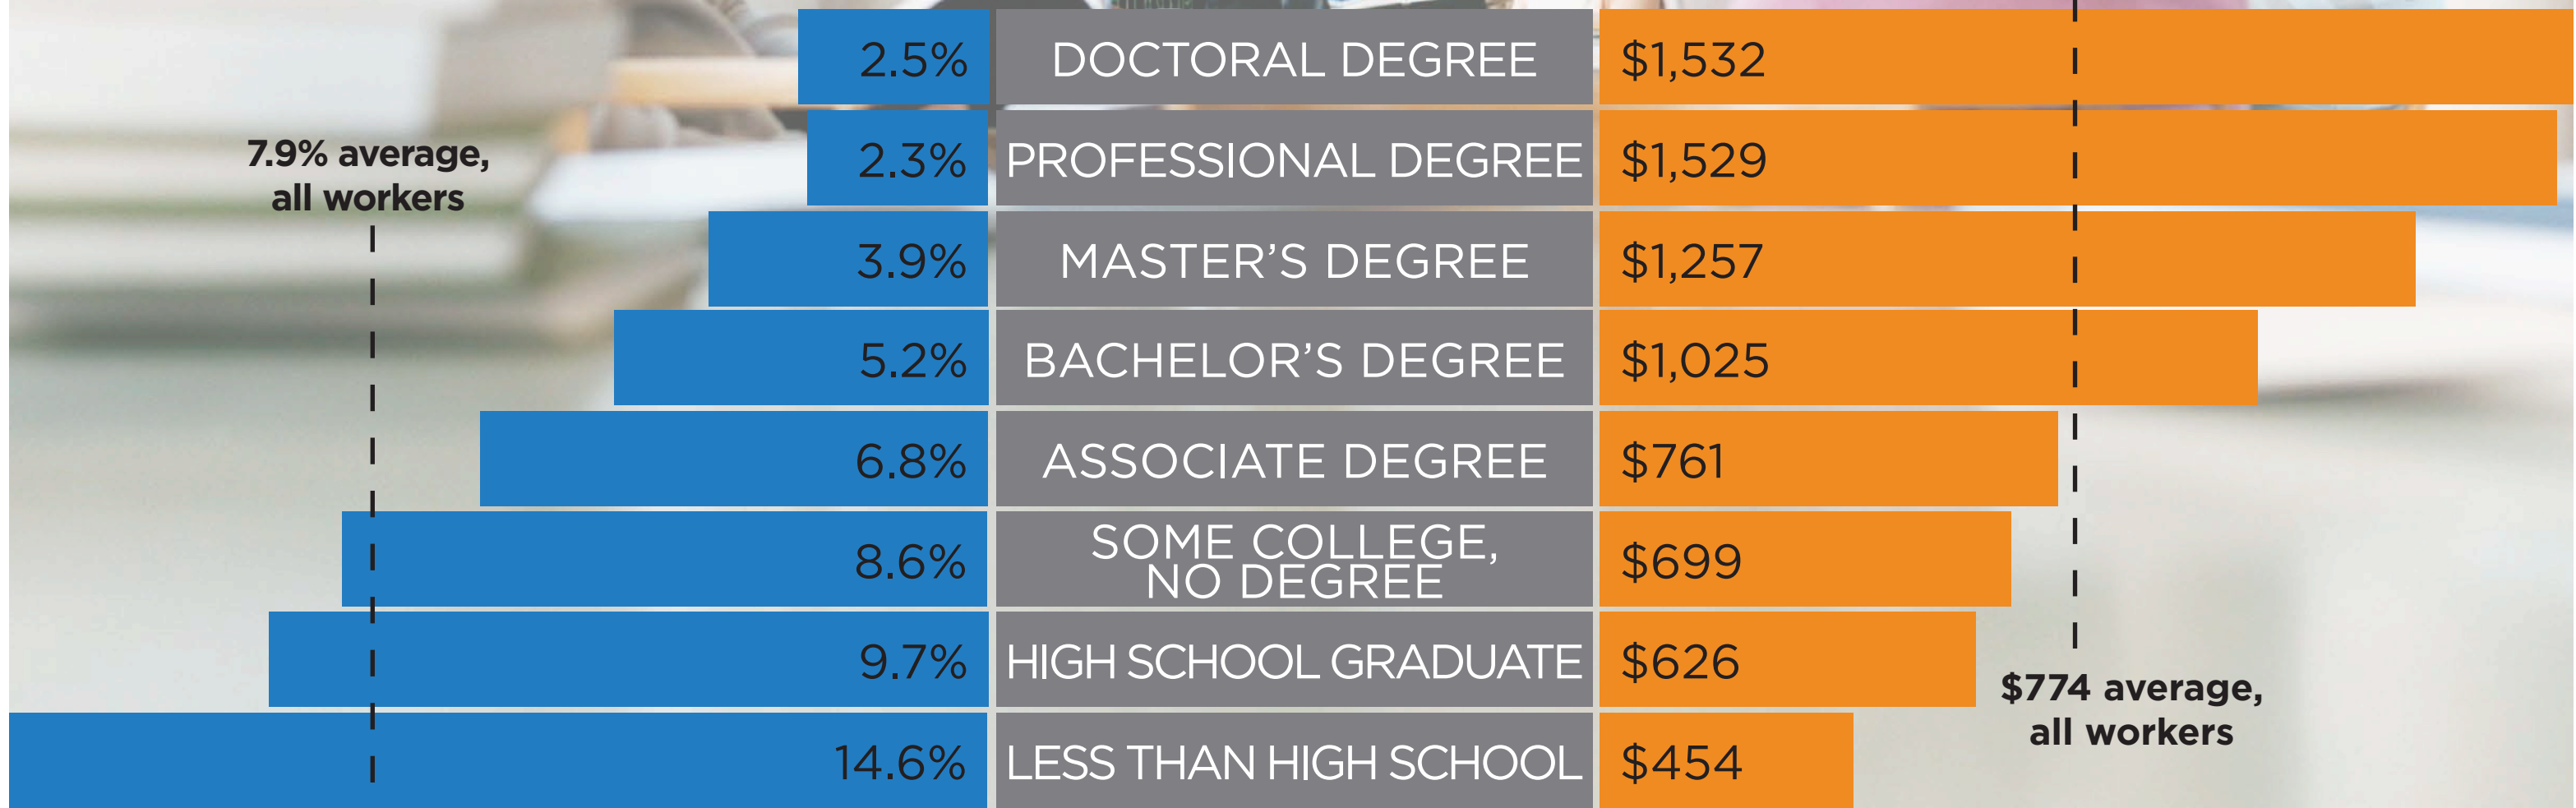

Education pays.

UNEMPLOYMENT RATE

MEDIAN WEEKLY EARNINGS

7.9% average,
all workers

\$774 average,
all workers