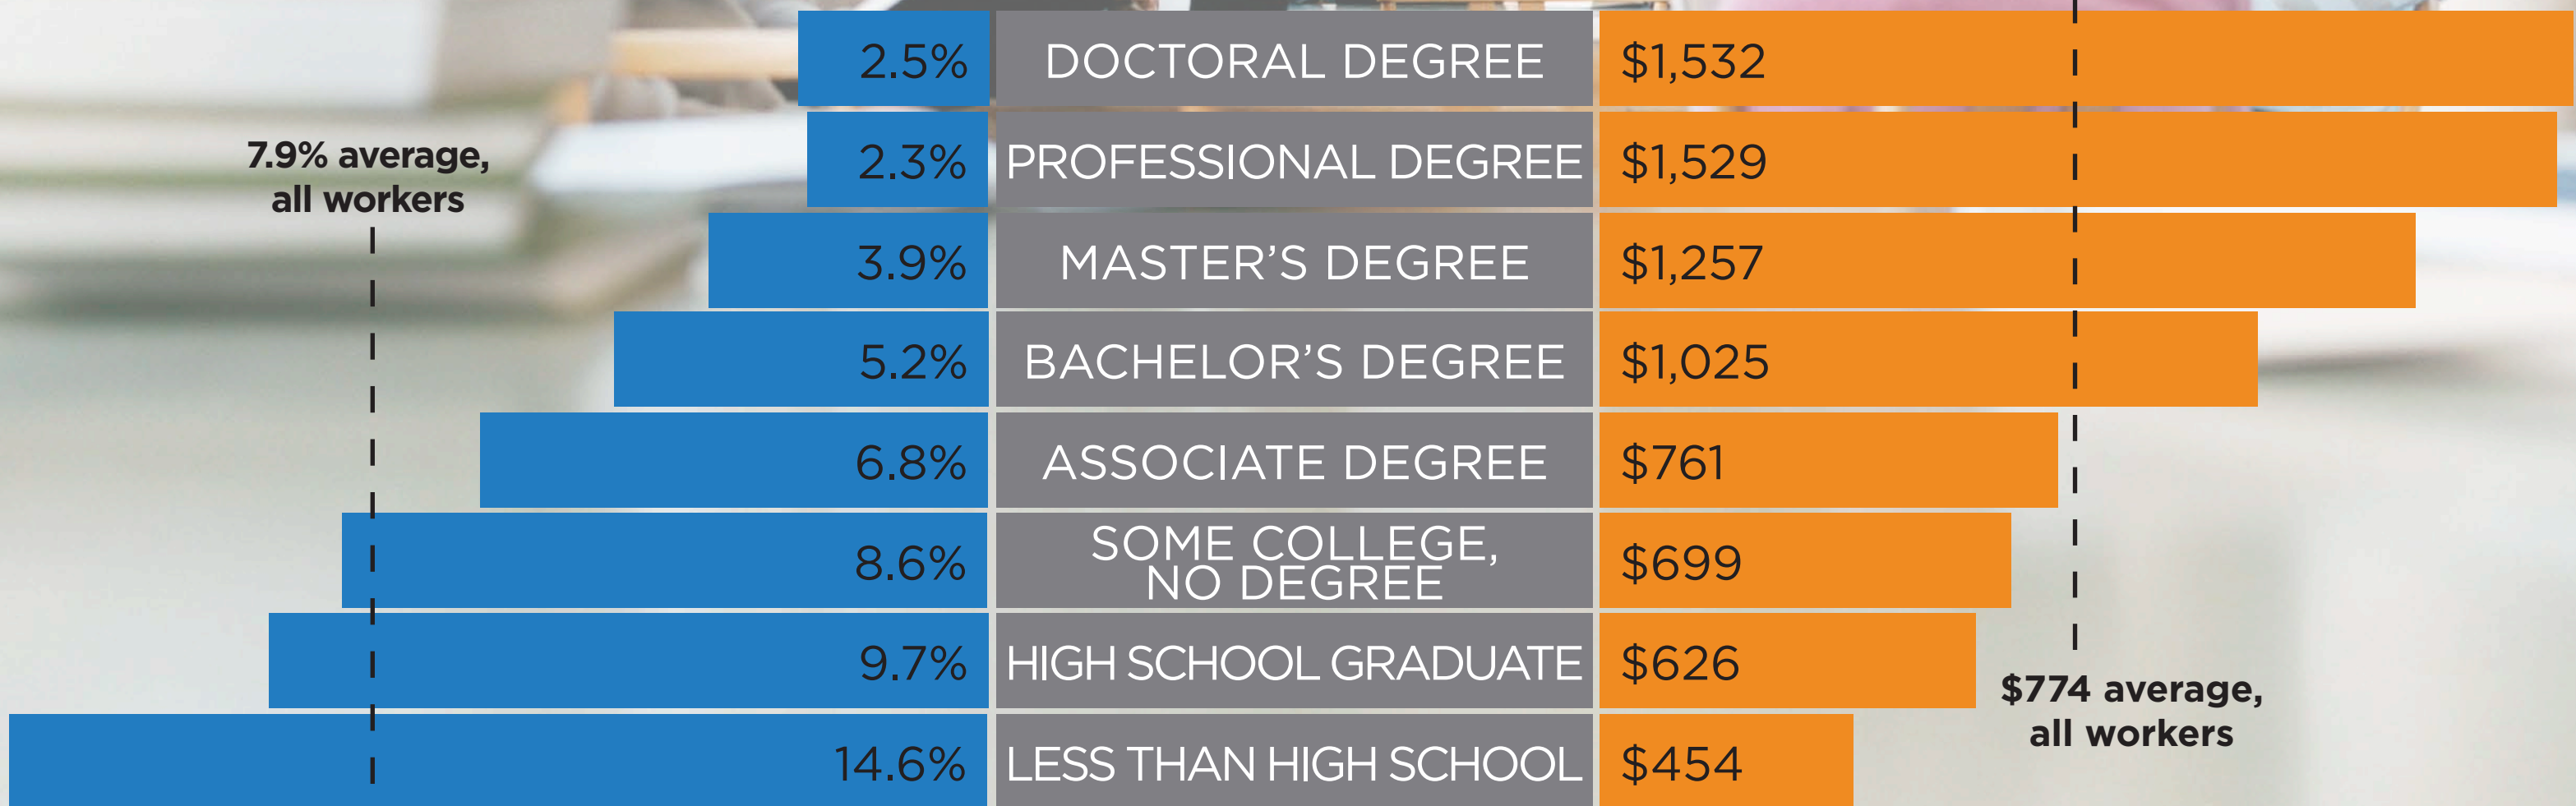

Education pays.

UNEMPLOYMENT RATE

MEDIAN WEEKLY EARNINGS

7.9% average,
all workers

\$774 average,
all workers